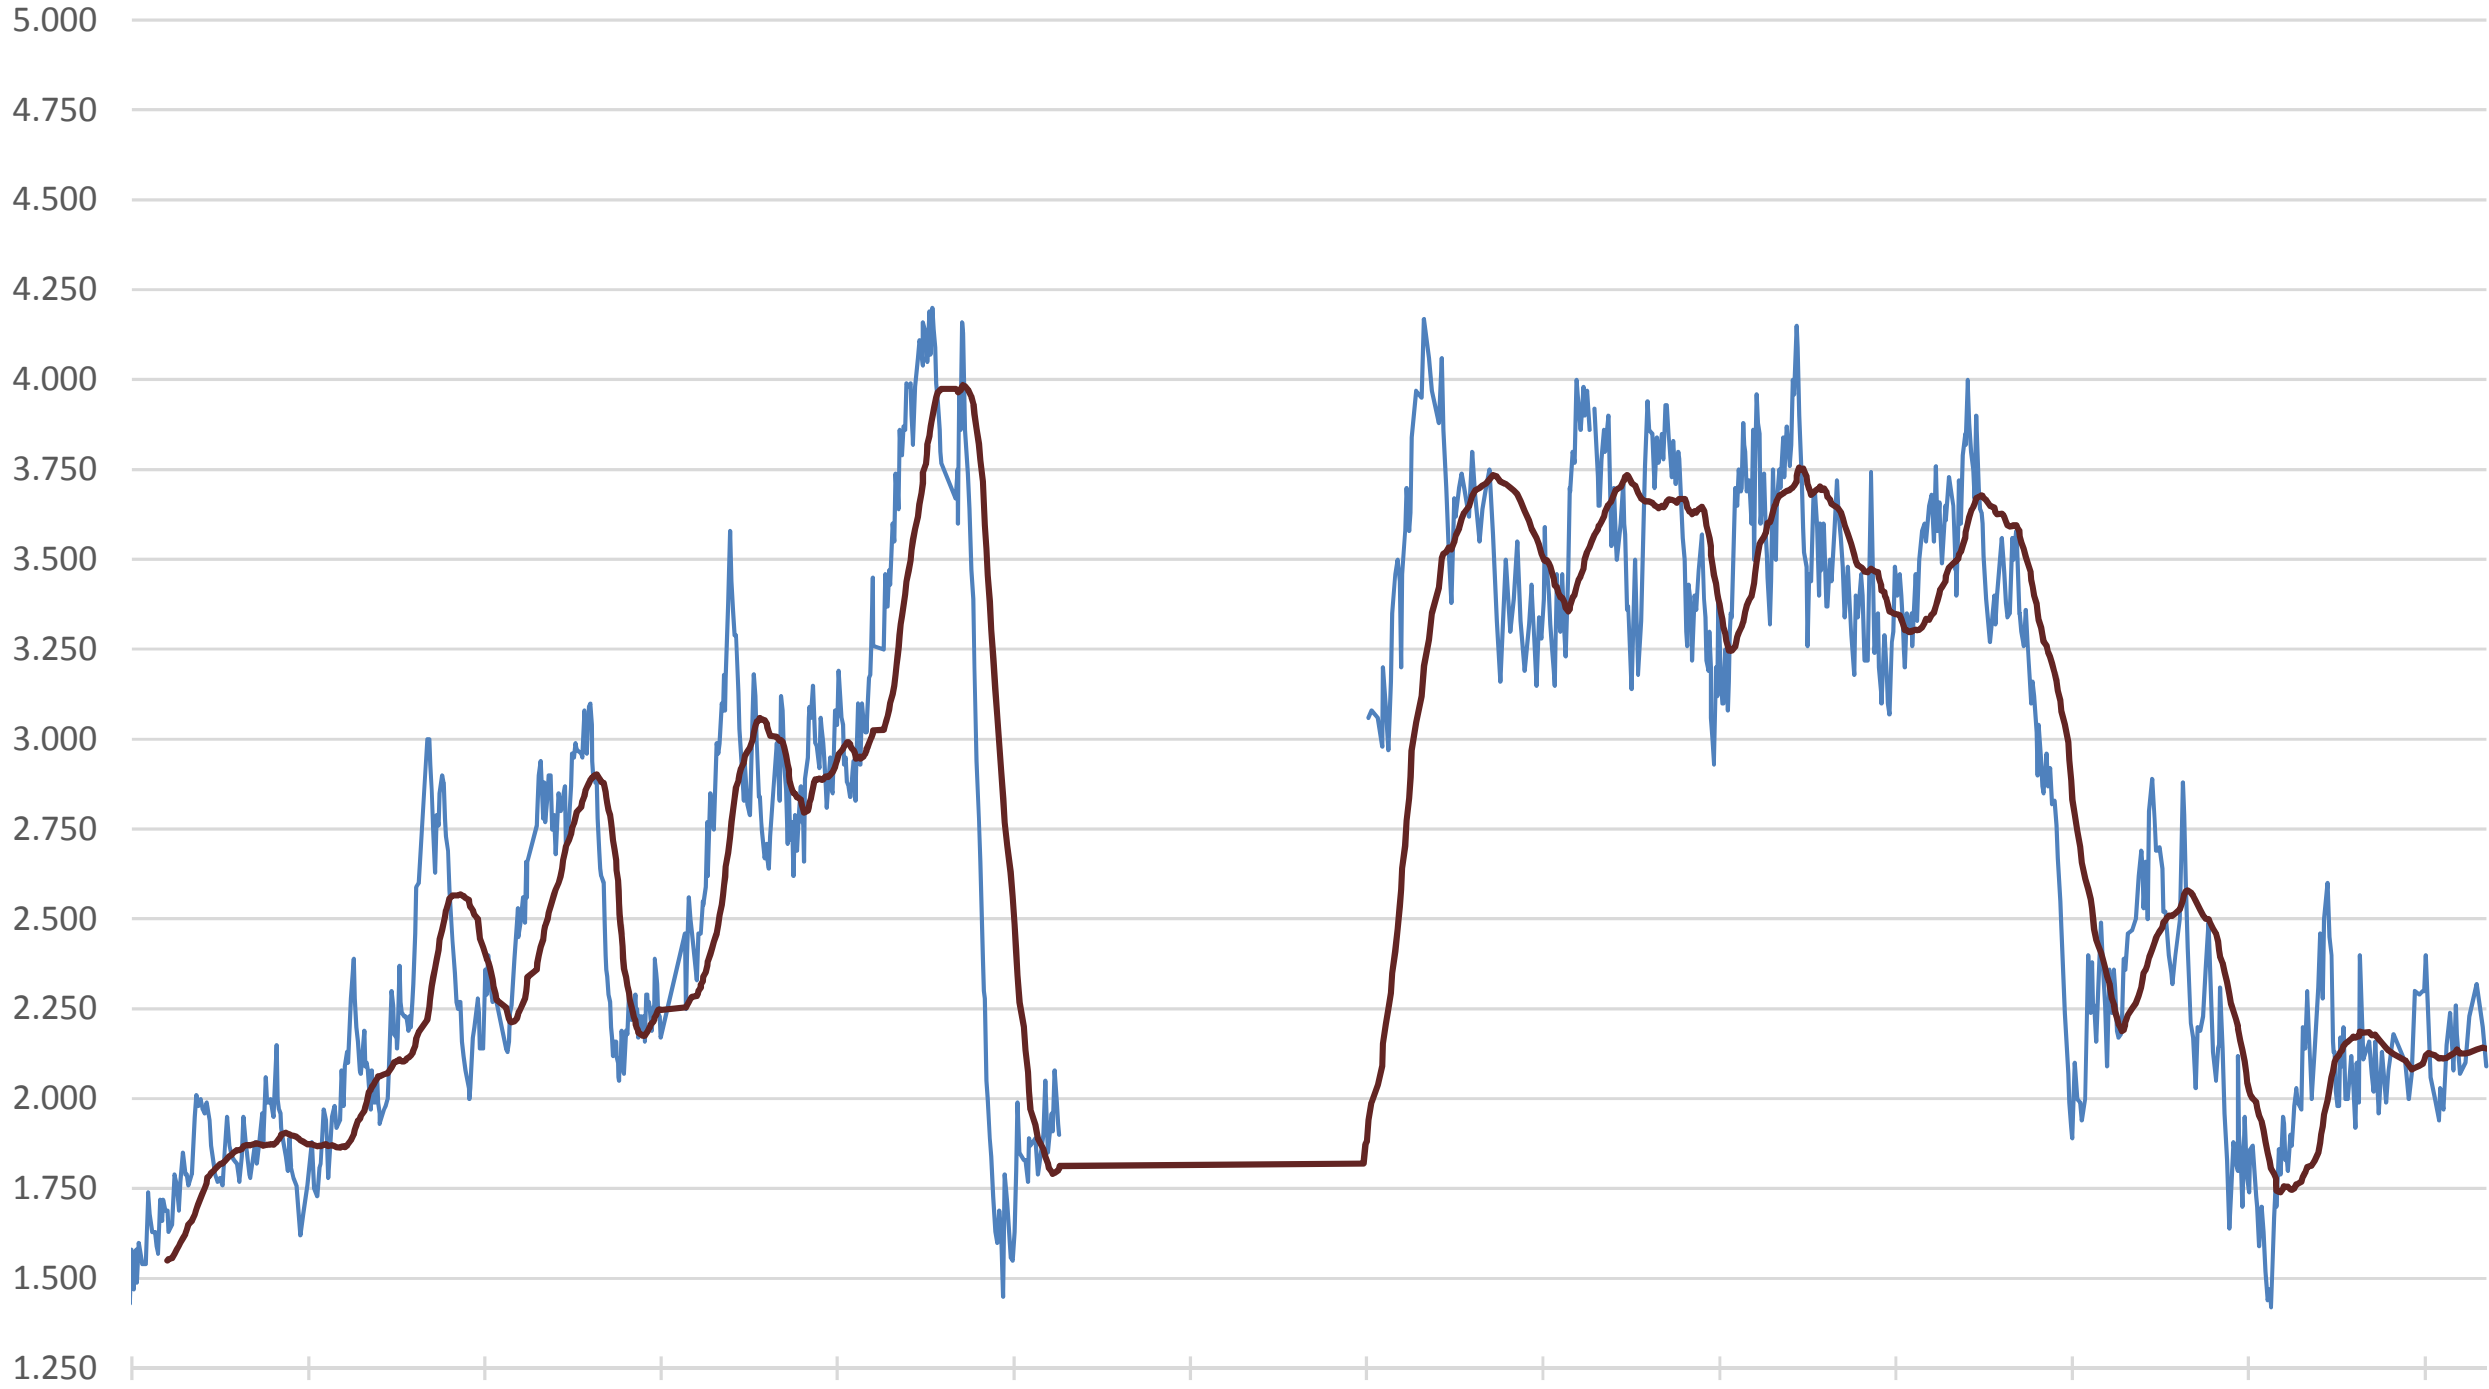

gas prices

prices 30 per. Mov. Avg. (prices)